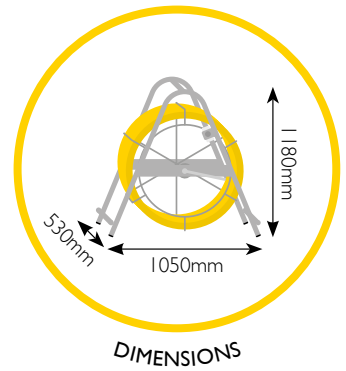

# MAXI COBRA 14

ø 14mm fibreglass rod  
80m - 200m lengths

Ritelite's Maxi Cobra conduit duct rodding systems provide a robust, compact, labour saving solution when installing cables in ducts, threading draw ropes through pipes or surveying drains with CCTV cameras.

Our high quality, fibreglass rod has a radially reinforced construction, is PP coated and spooled onto robust zinc plated steel frames with in-built parking brake. Total overall dimensions W 1050mm x H 1180mm x D 530mm.

## Standard System Lengths

PRODUCT CODE	DIAMETER	LENGTH	WEIGHT
MAXCO80C14	14mm	80m	43.38Kg
MAXCO100C14	14mm	100m	47.97Kg
MAXCO120C14	14mm	120m	52.56Kg
MAXCO150C14	14mm	150m	59.46Kg
MAXCO200C14	14mm	200m	70.94Kg