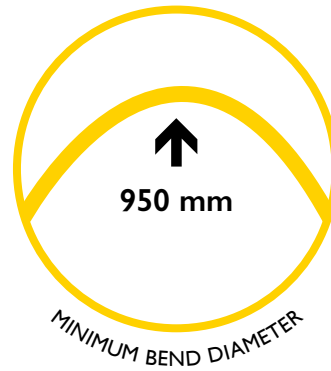

# MAXI COBRA 14

ø 14mm fibreglass rod  
80m - 200m lengths

Ritelite's Maxi Cobra conduit duct rodding systems provide a robust, compact, labour saving solution when installing cables in ducts, threading draw ropes through pipes or surveying drains with CCTV cameras.

Our high quality, fibreglass rod has a radially reinforced construction, is PP coated and spooled onto robust zinc plated steel frames with in-built parking brake. Total overall dimensions W 1050mm x H 1180mm x D 530mm.

## Standard System Lengths

PRODUCT CODE	DIAMETER	LENGTH	WEIGHT
MAXCO80C14	14mm	80m	43.38Kg
MAXCO100C14	14mm	100m	47.97Kg
MAXCO120C14	14mm	120m	52.56Kg
MAXCO150C14	14mm	150m	59.46Kg
MAXCO200C14	14mm	200m	70.94Kg