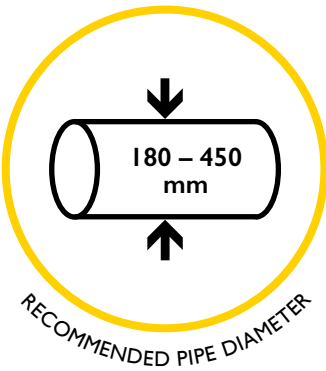

# MAXI COBRA 14

ø 14mm fibreglass rod  
80m - 200m lengths

Ritelite's Maxi Cobra conduit duct rodding systems provide a robust, compact, labour saving solution when installing cables in ducts, threading draw ropes through pipes or surveying drains with CCTV cameras.

Our high quality, fibreglass rod has a radially reinforced construction, is PP coated and spooled onto robust zinc plated steel frames with in-built parking brake. Total overall dimensions W 1050mm x H 1180mm x D 530mm.

## Standard System Lengths

PRODUCT CODE	DIAMETER	LENGTH	WEIGHT
MAXCO80C14	14mm	80m	43.38Kg
MAXCO100C14	14mm	100m	47.97Kg
MAXCO120C14	14mm	120m	52.56Kg
MAXCO150C14	14mm	150m	59.46Kg
MAXCO200C14	14mm	200m	70.94Kg