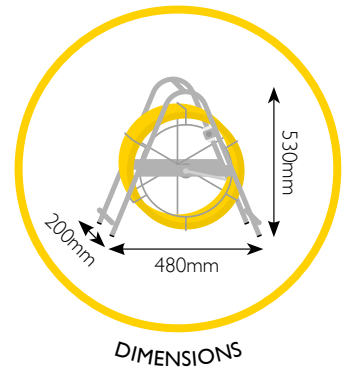

# MINI COBRA 4.5

ø4.5mm fibreglass rod  
20m – 150m lengths

Ritelite's Mini Cobra conduit duct rodding systems provide a robust, compact, labour saving solution when installing cables in ducts, threading draw ropes through pipes or surveying drains with CCTV cameras.

Our high quality, fibreglass rod has a radially reinforced construction, is PP coated and spooled onto robust zinc plated steel frames with in-built parking brake. Total overall dimensions W 480mm x H 530mm x D 200mm.

## Standard System Lengths

PRODUCT CODE	DIAMETER	LENGTH	WEIGHT
MIDCO20C4.5	4.5mm	20m	4.45Kg
MIDCO30C4.5	4.5mm	30m	4.68Kg
MIDCO40C4.5	4.5mm	40m	4.9Kg
MIDCO50C4.5	4.5mm	50m	5.13Kg
MIDCO60C4.5	4.5mm	60m	5.35Kg
MIDCO80C4.5	4.5mm	80m	5.8Kg
MIDCO100C4.5	4.5mm	100m	6.25Kg
MIDCO120C4.5	4.5mm	120m	6.7Kg
MIDCO150C4.5	4.5mm	150m	7.38Kg