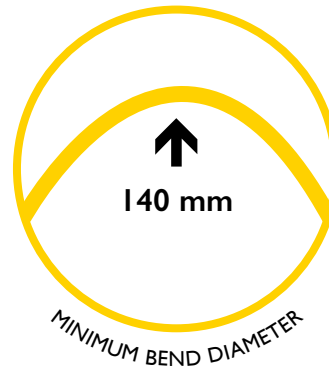

# MINI COBRA 4.5

ø4.5mm fibreglass rod  
20m – 150m lengths

Ritelite's Mini Cobra conduit duct rodding systems provide a robust, compact, labour saving solution when installing cables in ducts, threading draw ropes through pipes or surveying drains with CCTV cameras.

Our high quality, fibreglass rod has a radially reinforced construction, is PP coated and spooled onto robust zinc plated steel frames with in-built parking brake. Total overall dimensions W 480mm x H 530mm x D 200mm.

## Standard System Lengths

PRODUCT CODE	DIAMETER	LENGTH	WEIGHT
MIDCO20C4.5	4.5mm	20m	4.45Kg
MIDCO30C4.5	4.5mm	30m	4.68Kg
MIDCO40C4.5	4.5mm	40m	4.9Kg
MIDCO50C4.5	4.5mm	50m	5.13Kg
MIDCO60C4.5	4.5mm	60m	5.35Kg
MIDCO80C4.5	4.5mm	80m	5.8Kg
MIDCO100C4.5	4.5mm	100m	6.25Kg
MIDCO120C4.5	4.5mm	120m	6.7Kg
MIDCO150C4.5	4.5mm	150m	7.38Kg