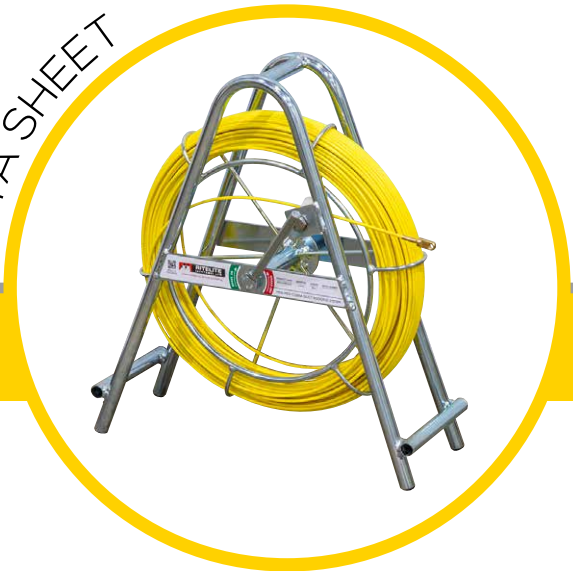

# MINI COBRA 4.5

ø4.5mm fibreglass rod  
20m – 150m lengths

Ritelite's Mini Cobra conduit duct rodding systems provide a robust, compact, labour saving solution when installing cables in ducts, threading draw ropes through pipes or surveying drains with CCTV cameras.

Our high quality, fibreglass rod has a radially reinforced construction, is PP coated and spooled onto robust zinc plated steel frames with in-built parking brake. Total overall dimensions W 480mm x H 530mm x D 200mm.

## Key Features

**ROBUST**  
Robust, zinc plated steel frames

**LIGHTWEIGHT AND COMPACT**  
Fits in small vehicles

**SAFETY BRAKE**  
Integral fully adjustable brake system fitted as standard

## Standard System Lengths

PRODUCT CODE	DIAMETER	LENGTH	WEIGHT
MIDCO20C4.5	4.5mm	20m	4.45Kg
MIDCO30C4.5	4.5mm	30m	4.68Kg
MIDCO40C4.5	4.5mm	40m	4.9Kg
MIDCO50C4.5	4.5mm	50m	5.13Kg
MIDCO60C4.5	4.5mm	60m	5.35Kg
MIDCO80C4.5	4.5mm	80m	5.8Kg
MIDCO100C4.5	4.5mm	100m	6.25Kg
MIDCO120C4.5	4.5mm	120m	6.7Kg
MIDCO150C4.5	4.5mm	150m	7.38Kg